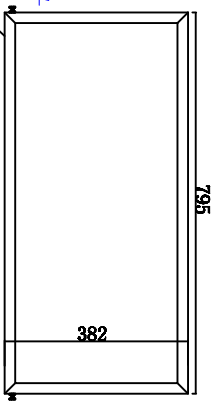

FLAT PACK DJ STAND

Front View

Side View
841

Front

Back View