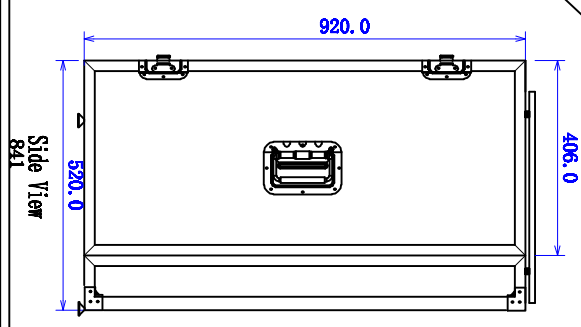

FLAT PACK DJ STAND

Front View

Side View
841

Front

Back View