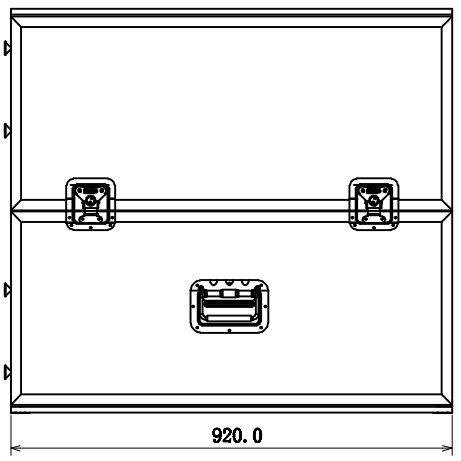

FLAT PACK DJ STAND

Front View

Side View
841

Front

Back View