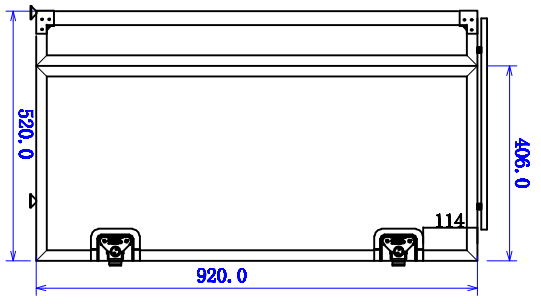

FLAT PACK DJ STAND

Front View

Side View
841

Front

Back View