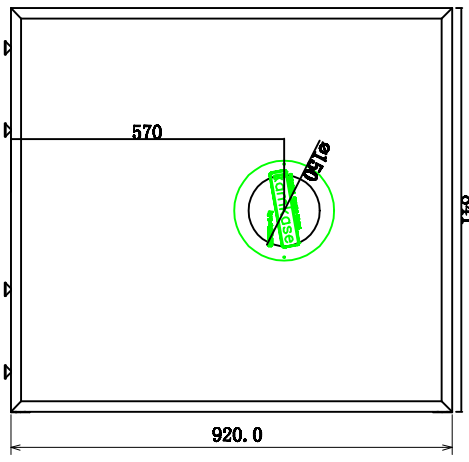

FLAT PACK DJ STAND

Front View

Side View
841

Front

Back View