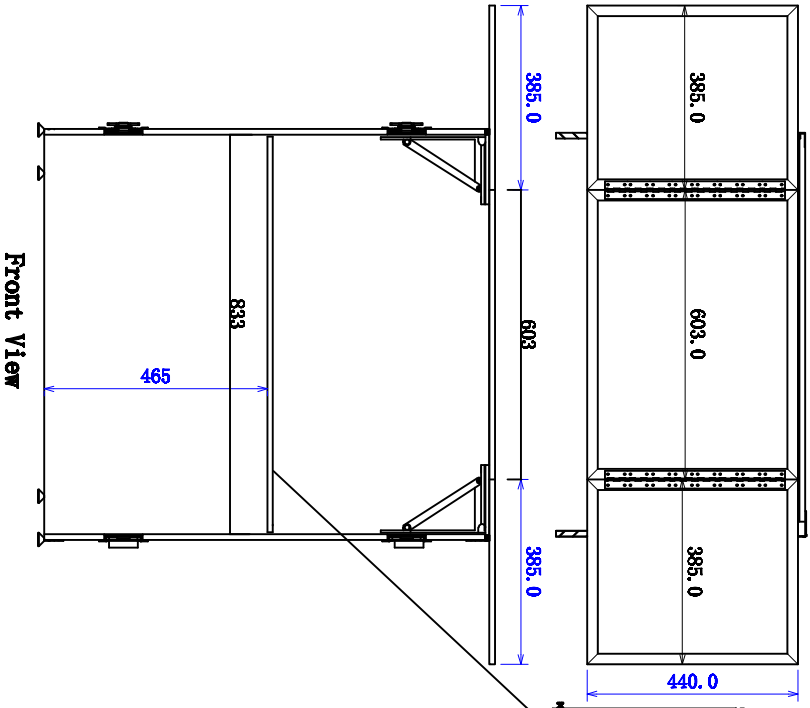

FLAT PACK DJ STAND

Front View

Side View
841

Front

Back View