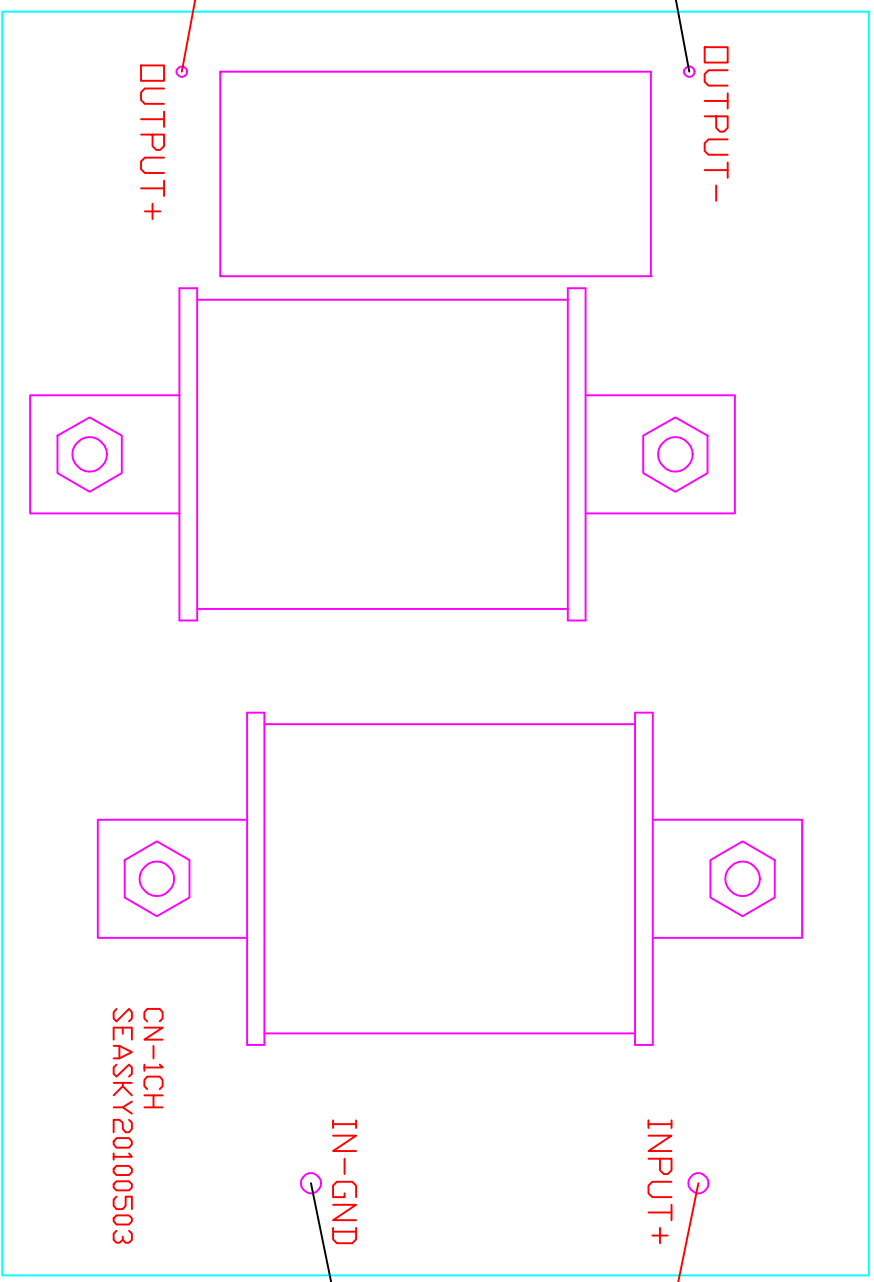

SPEAKER

TERMINAL

CN-1CH
SEASKY20100503