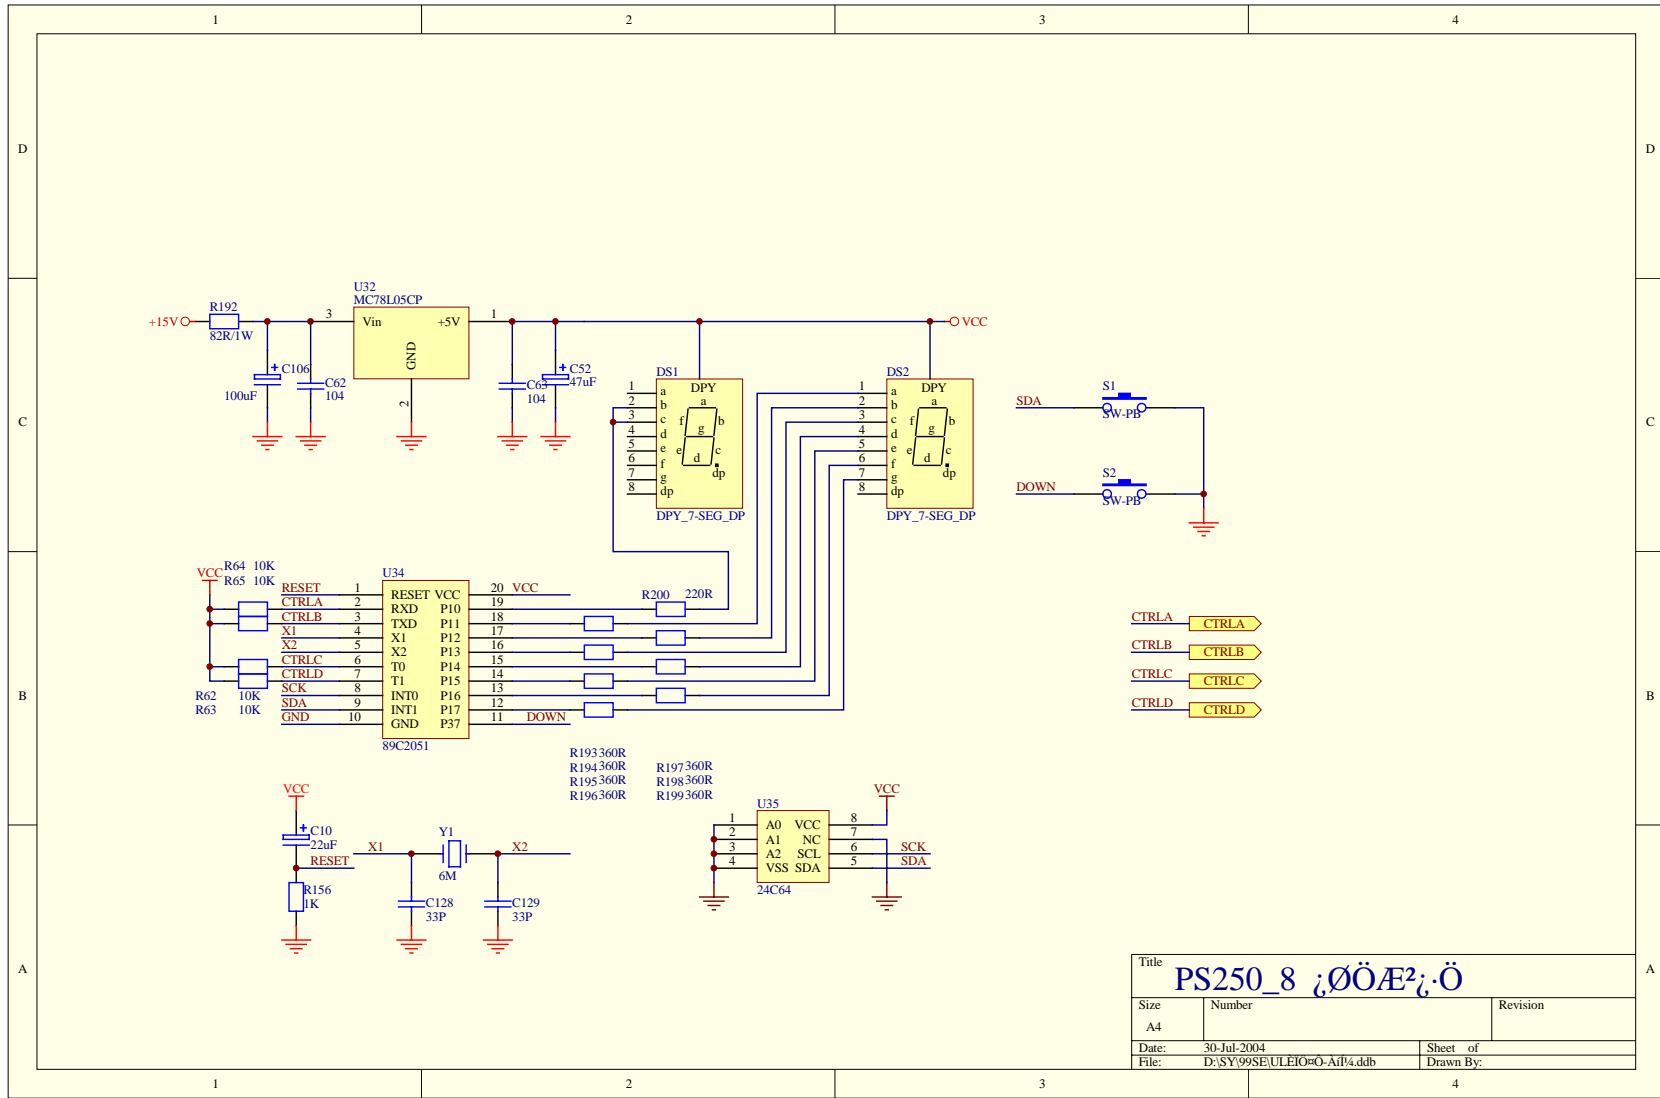

Title		ps250_80=μcA	
Size	Number	Revision	
A1			
Date	01.07.2004	Sheet	of
Proj	01.07.2004/11.07.2004/01.07.2004	Drawn By	

Title		
PS250_8 3/4üâ²;.Ö		
Size	Number	Revision
A4		
Date:	30-Jul-2004	Sheet of
File:	D:\SY\99SE\ULEIÖ=O-Aif\4.ddb	Drawn By:

Title		
PS250_8		
Size	Number	Revision
A4		
Date:	30-Jul-2004	Sheet of
File:	D:\SY99SE\ULEI\O=O-A\14.ddb	Drawn By: