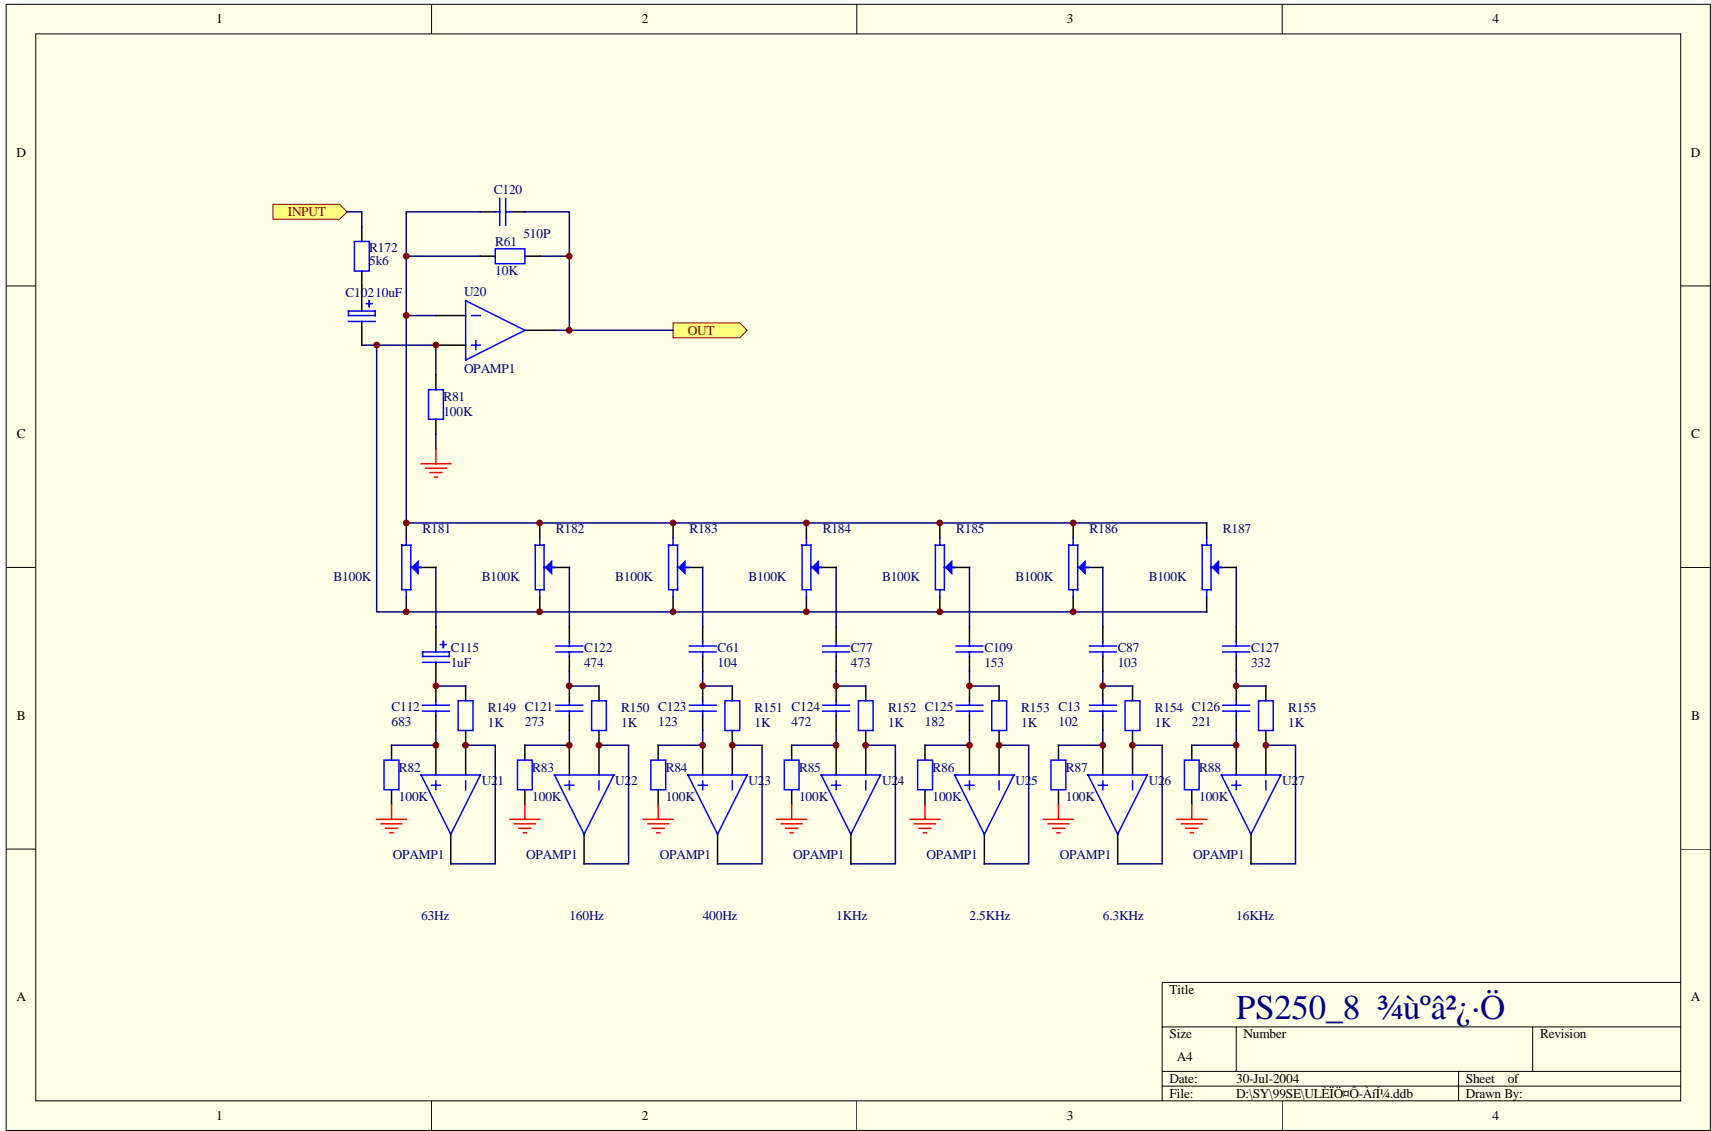

Title		ps250_80=μcA	
Size	Number	Revision	
A1			
Date	01.07.2004	Sheet	of
Proj	01.07.2004/11.07.2004/01.07.2004	Drawn By	

Title		
PS250_8 3/4üâ²;.Ö		
Size	Number	Revision
A4		
Date:	30-Jul-2004	Sheet of
File:	D:\SY\99SE\ULEIÖ=O-Aif\4.ddb	Drawn By:

Title		
PS250_8		
Size	Number	Revision
A4		
Date:	30-Jul-2004	Sheet of
File:	D:\SY99SE\ULEI\O=O-A\14.ddb	Drawn By: