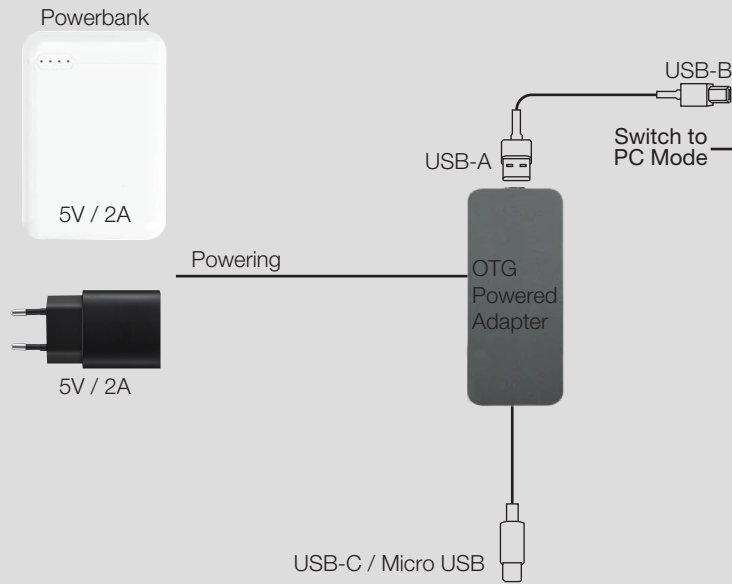

BUDDY SETUP GUIDE

iOS / iPadOS

MAC / PC Setup

BUDDY SETUP GUIDE

iOS to go connection Guide (Bus powered)

iPad (All models with USB-C connector)

BUDDY

BUDDY SETUP GUIDE

Android Setup

BUDDY

Android Device