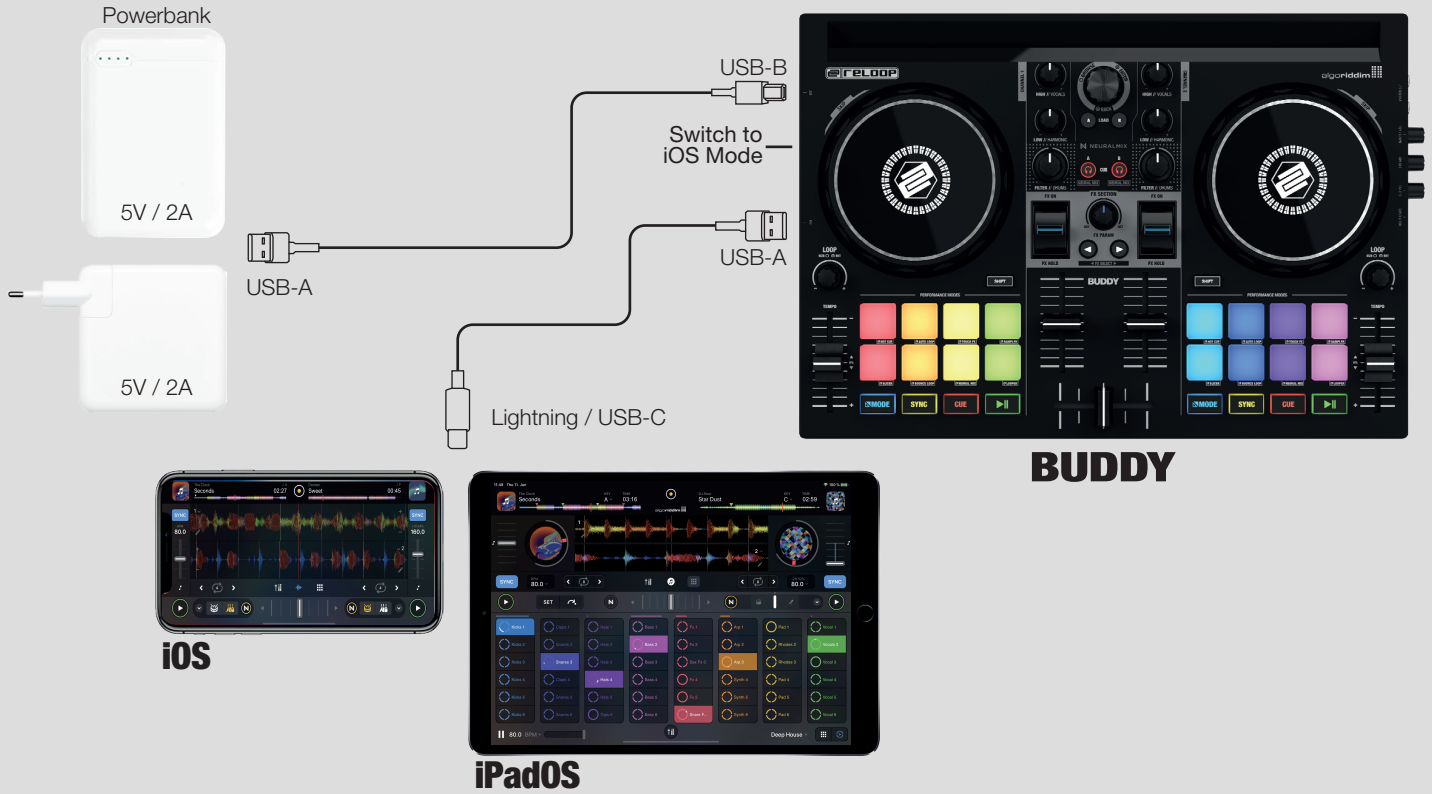

BUDDY SETUP GUIDE

iOS / iPadOS

MAC / PC Setup

BUDDY SETUP GUIDE

iOS to go connection Guide (Bus powered)

iPad (All models with USB-C connector)

BUDDY

BUDDY SETUP GUIDE

Android Setup

BUDDY

Android Device