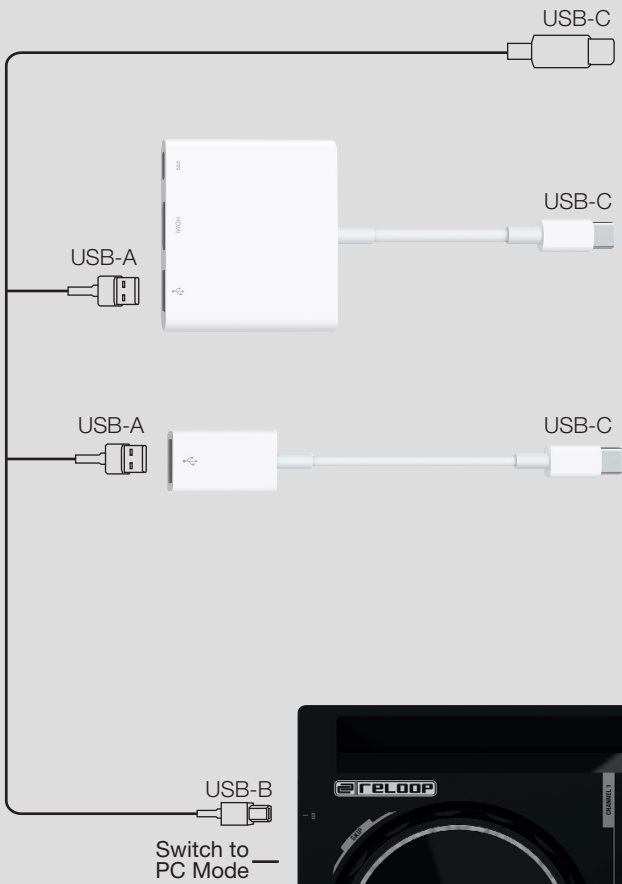

BUDDY SETUP GUIDE

iOS / iPadOS

MAC / PC Setup

BUDDY SETUP GUIDE

iOS to go connection Guide (Bus powered)

iPad (All models with USB-C connector)

BUDDY

BUDDY SETUP GUIDE