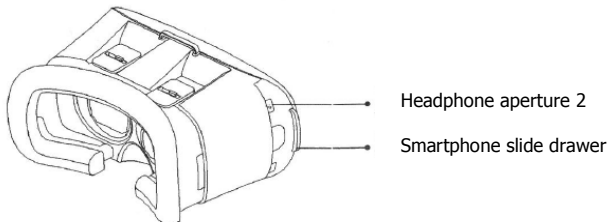

## Using the glasses

1. Remove the smartphone slide drawer from the unit. Place the drawer on a flat surface and apply the rubber pads provided onto the drawer sides as in Fig1. Please ensure you place them carefully to avoid contact with the phone buttons.
2. Place your smartphone carefully into the drawer ensuring it's secured and that the centre of the phone screen is in line with the centre mark of the slide drawer as in Fig1. Then carefully slide the drawer back into the unit.

**Fig1** (rubber pads indicated by black arrows)

- Place the head-strap over your head and adjust the tension accordingly until you have a comfortable and secure fit.
- Adjust the eyepieces using the eyepiece movement buttons so that they are in line with your eyes and then adjust the capillary focal distance using the levers until you have a focused and comfortable viewing angle.
- If you wish to use headphones whilst using the glasses there are apertures (1&2) on either side of the unit depending on your smartphone set up.
- If you need to use the camera whilst using the glasses, use the sliding panel on the front to reveal the camera lens.
- You are now ready to start enjoying a virtual reality experience. You can find videos, games and other 3D content using the app store applicable to your device or other video hosting apps and websites by using "VR" as the search reference. Please ensure that any content is in split screen format otherwise it won't work.