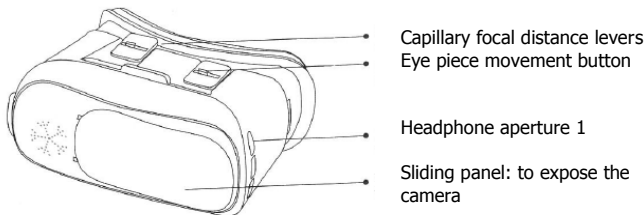

## Using the glasses

1. Remove the smartphone slide drawer from the unit. Place the drawer on a flat surface and apply the rubber pads provided onto the drawer sides as in Fig1. Please ensure you place them carefully to avoid contact with the phone buttons.
2. Place your smartphone carefully into the drawer ensuring it's secured and that the centre of the phone screen is in line with the centre mark of the slide drawer as in Fig1. Then carefully slide the drawer back into the unit.

**Fig1** (rubber pads indicated by black arrows)

- Place the head-strap over your head and adjust the tension accordingly until you have a comfortable and secure fit.
- Adjust the eyepieces using the eyepiece movement buttons so that they are in line with your eyes and then adjust the capillary focal distance using the levers until you have a focused and comfortable viewing angle.
- If you wish to use headphones whilst using the glasses there are apertures (1&2) on either side of the unit depending on your smartphone set up.
- If you need to use the camera whilst using the glasses, use the sliding panel on the front to reveal the camera lens.
- You are now ready to start enjoying a virtual reality experience. You can find videos, games and other 3D content using the app store applicable to your device or other video hosting apps and websites by using "VR" as the search reference. Please ensure that any content is in split screen format otherwise it won't work.