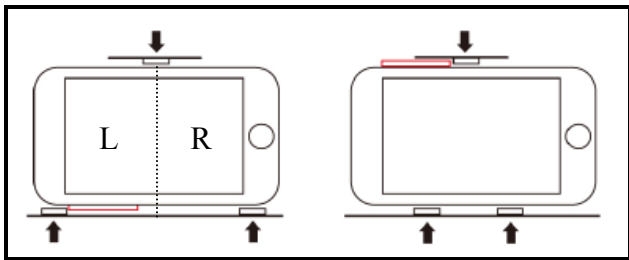

## Using the glasses

1. Remove the smartphone slide drawer from the unit. Place the drawer on a flat surface and apply the rubber pads provided onto the drawer sides as in Fig1. Please ensure you place them carefully to avoid contact with the phone buttons.
2. Place your smartphone carefully into the drawer ensuring it's secured and that the centre of the phone screen is in line with the centre mark of the slide drawer as in Fig1. Then carefully slide the drawer back into the unit.

**Fig1** (rubber pads indicated by black arrows)

- Place the head-strap over your head and adjust the tension accordingly until you have a comfortable and secure fit.
- Adjust the eyepieces using the eyepiece movement buttons so that they are in line with your eyes and then adjust the capillary focal distance using the levers until you have a focused and comfortable viewing angle.
- If you wish to use headphones whilst using the glasses there are apertures (1&2) on either side of the unit depending on your smartphone set up.
- If you need to use the camera whilst using the glasses, use the sliding panel on the front to reveal the camera lens.
- You are now ready to start enjoying a virtual reality experience. You can find videos, games and other 3D content using the app store applicable to your device or other video hosting apps and websites by using "VR" as the search reference. Please ensure that any content is in split screen format otherwise it won't work.