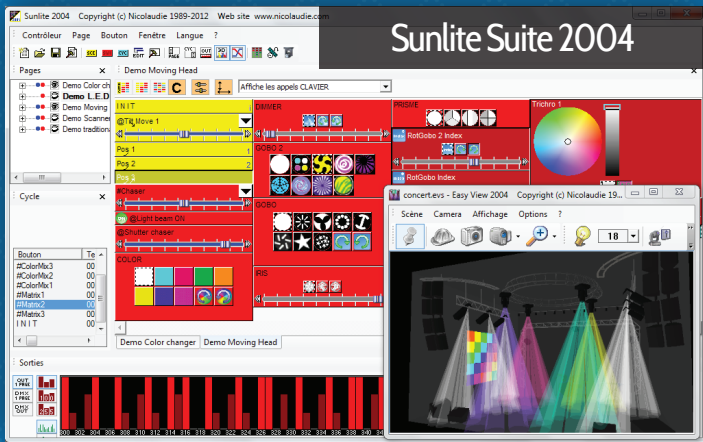

Sunlite Suite 2004

Sunlite offers a powerful world-famous lighting control software package for entertainment applications. It has been tested and proven in the field through thousands of installations and productions.