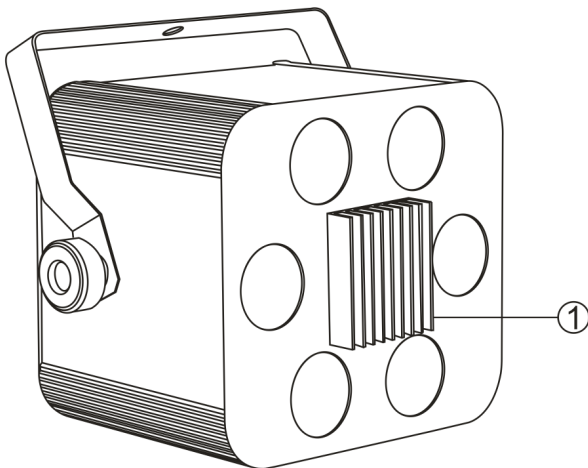

BI-LD018 LED Six Eyes Manual

Technical Specifications:

Voltage: AC110V-240V/50Hz-60Hz

Power: 30W

Lamp: 1 x 9W RGB Tri-Color LED

Channel: 6CH

Control mode: DMX512 mode, Sound active mode, Auto Run, Master/Slave.

Packing size: L26xH26xW24cm

N.W: 2.5kg

G.W: 2.8k

Overview

Front