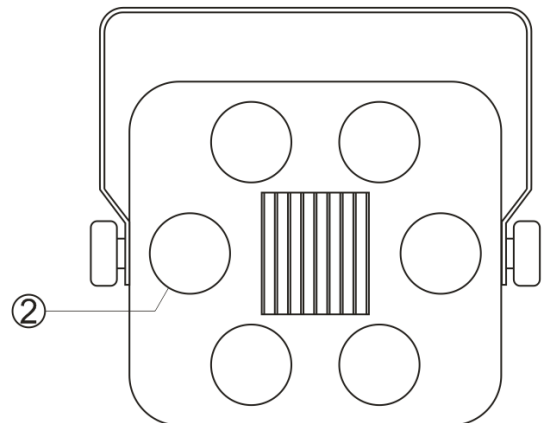

Back

Identification

- 1.Aluminum Cooling Fin
- 2.Lens
- 3.Diswitches
- 4.Mic
- 5.Sound sensitivity contro
- 6.DMX In
- 7.DMX Out
- 8.Powe
- 9.Fuse
- 10.Hanging bracket