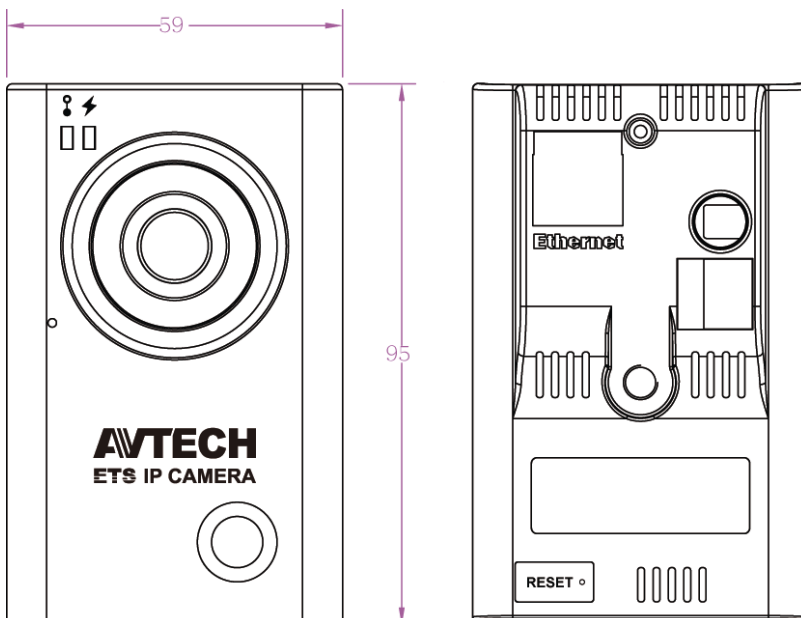

DIMENSION (Tolerance: $\pm 5\text{mm}$)

SPECIFICATIONS

■ Network	
Network Compression	H.264 / MPEG4 / MJPEG
Multiple Video Streaming (Encode Modes, IPS, Resolution)	3 (H.264, MJPEG, MPEG4)
LAN Port	YES
LAN Speed	10/100 Based-T Ethernet
Supported Protocols	DDNS, PPPoE, DHCP, NTP, SNTP, TCP/IP, ICMP, SMTP, FTP, HTTP, RTP, RTSP, UPnP
ONVIF Compatible	YES
Frame Rate	NTSC: 30, PAL: 25
Number of Online Users	10
Security	(1) Multiple user access levels with password (2) IP address filtering (3) Digest authentication
Remote Access	(1) Internet Explorer on Windows operating system (2) EagleEyes on iPhone, iPad & Android mobile devices
■ Camera	
Image Sensor	1/4" SONY CMOS image sensor
Video Resolution	SXGA, 720P, VGA, QVGA
Min Illumination	0.1 Lux / F1.5
Shutter Speed	1/2 to 1/10,000 sec
S/N Ratio	More than 48dB (AGC off)
Lens	f3.8mm / F1.5
Viewing Angle	62.7° (Diagonal) / 53.7° (Horizontal) / 34.1° (Vertical)
White Balance	ATW
AGC	Auto
IRIS Mode	AES
PIR Sensor	Detection Range 76° wide angle with up to 6m long distance at 2m height (under 30°C)
Micro SD Card Slot	YES
External Alarm I/O	YES
Microphone	YES
Power Source (±10%)	12V / 1A
Current Consumption	0.25A
Operating Temperature	0°C~40°C
■ Others	
Mobile Surveillance	iPad / iPhone / Android mobile device
POE (Power-over-Ethernet)	YES (IEEE 802.3af)
RTC (real-time clock)	YES
Motion Detection	YES
Digital Pan / Tilt / Zoom	YES
Event Notification	FTP / Email
Minimum Web Browsing Requirements	<ul style="list-style-type: none"> • Intel core i3 or higher, or equivalent AMD • 2GB RAM • AGP graphics card, Direct Draw, 32MB RAM • Windows 7, Vista & XP, DirectX 9.0 or later • Internet Explorer 7.x or later